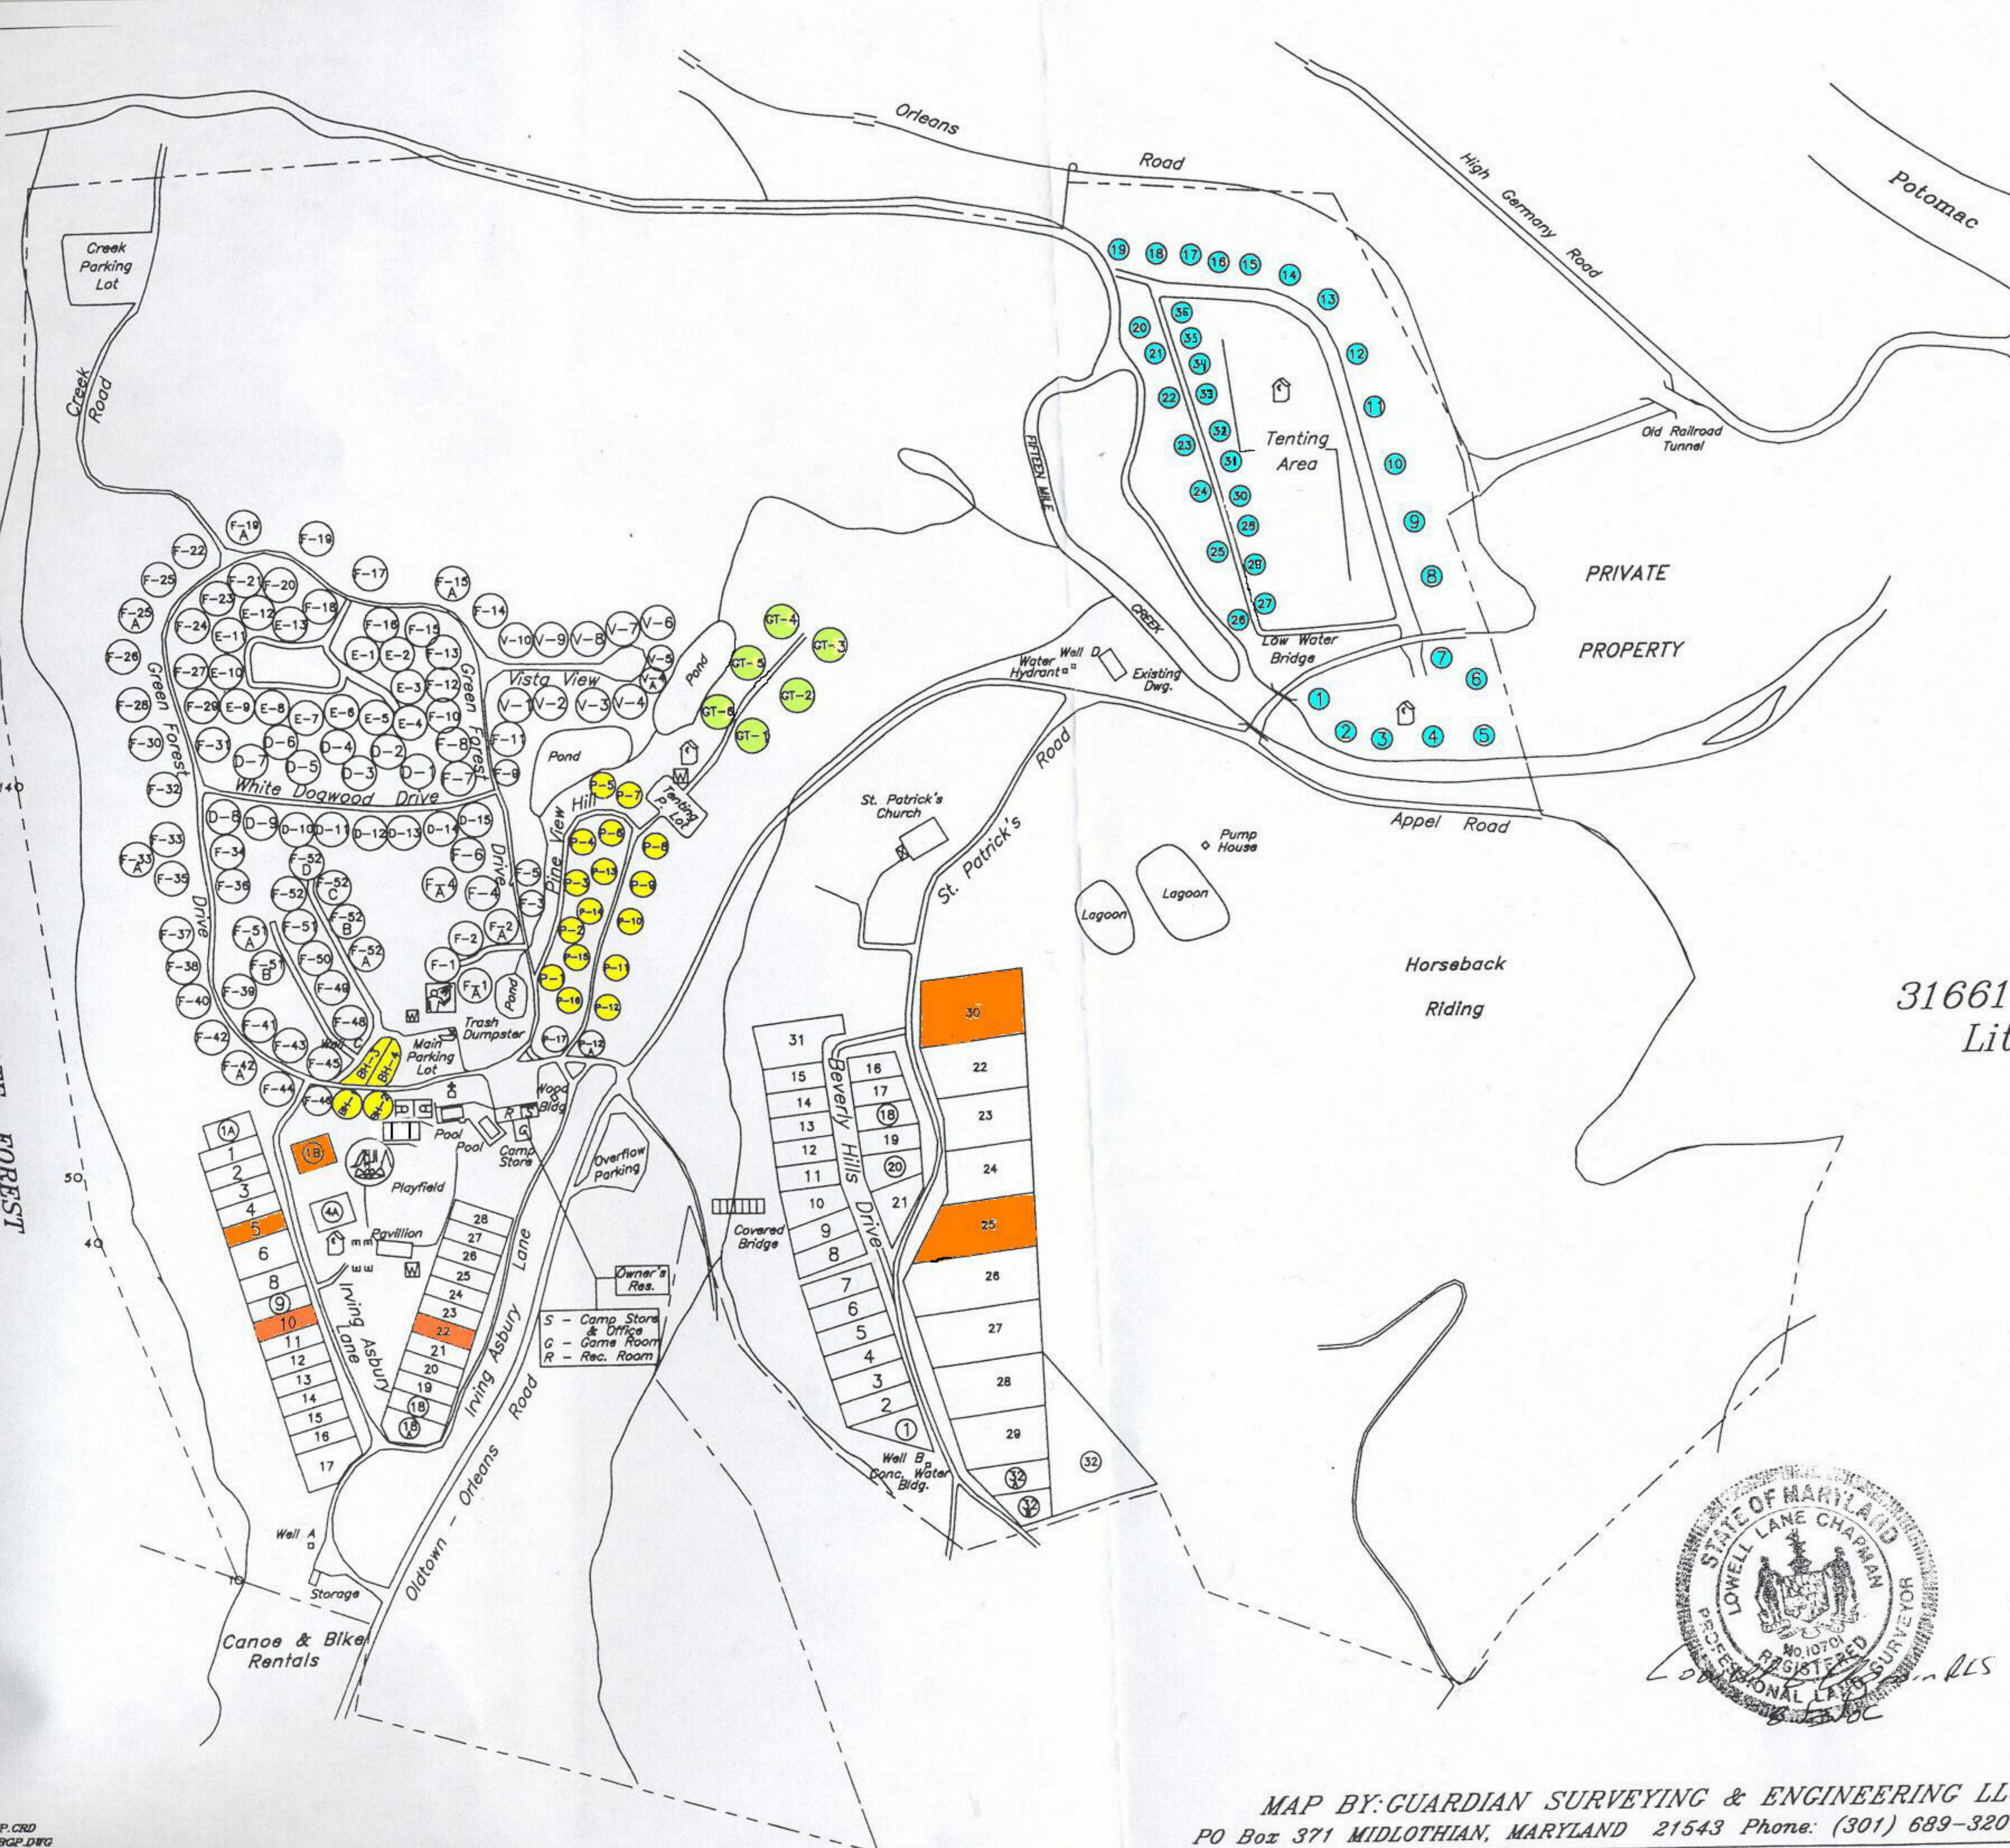

SCALE: 1" = 350'

**LOCPA**  
**LITTLE ORLEANS**  
**CAMPGROUND**  
**and**  
**PARK AREA**

31661 Green Forest Drive, SE  
Little Orleans, Maryland  
21766  
(301) 478-2325

**LEGEND**

- BATH HOUSE
- PORTA POTTY
- DUMP STATION
- WATER
- PLAYGROUND
- LIVING MEMORIAL
- BASKETBALL
- HORSESHOES
- VOLLEYBALL